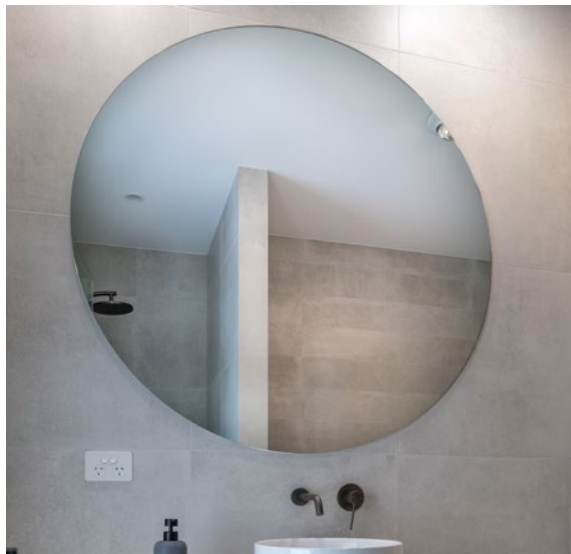

Mirrors

Mirrors not only add space and light to a room, they add interest and can bring it to life.

Available in almost any configuration, mirrors are available in 4mm or 6mm with options of a sleek simple polished edged or bevelled edge profiles.

The decision about mirrors is an easy one, it now comes down to how far you want to go to create the perfect space.

More information

Speak to one of our sales consultants or visit our website packers.com.au